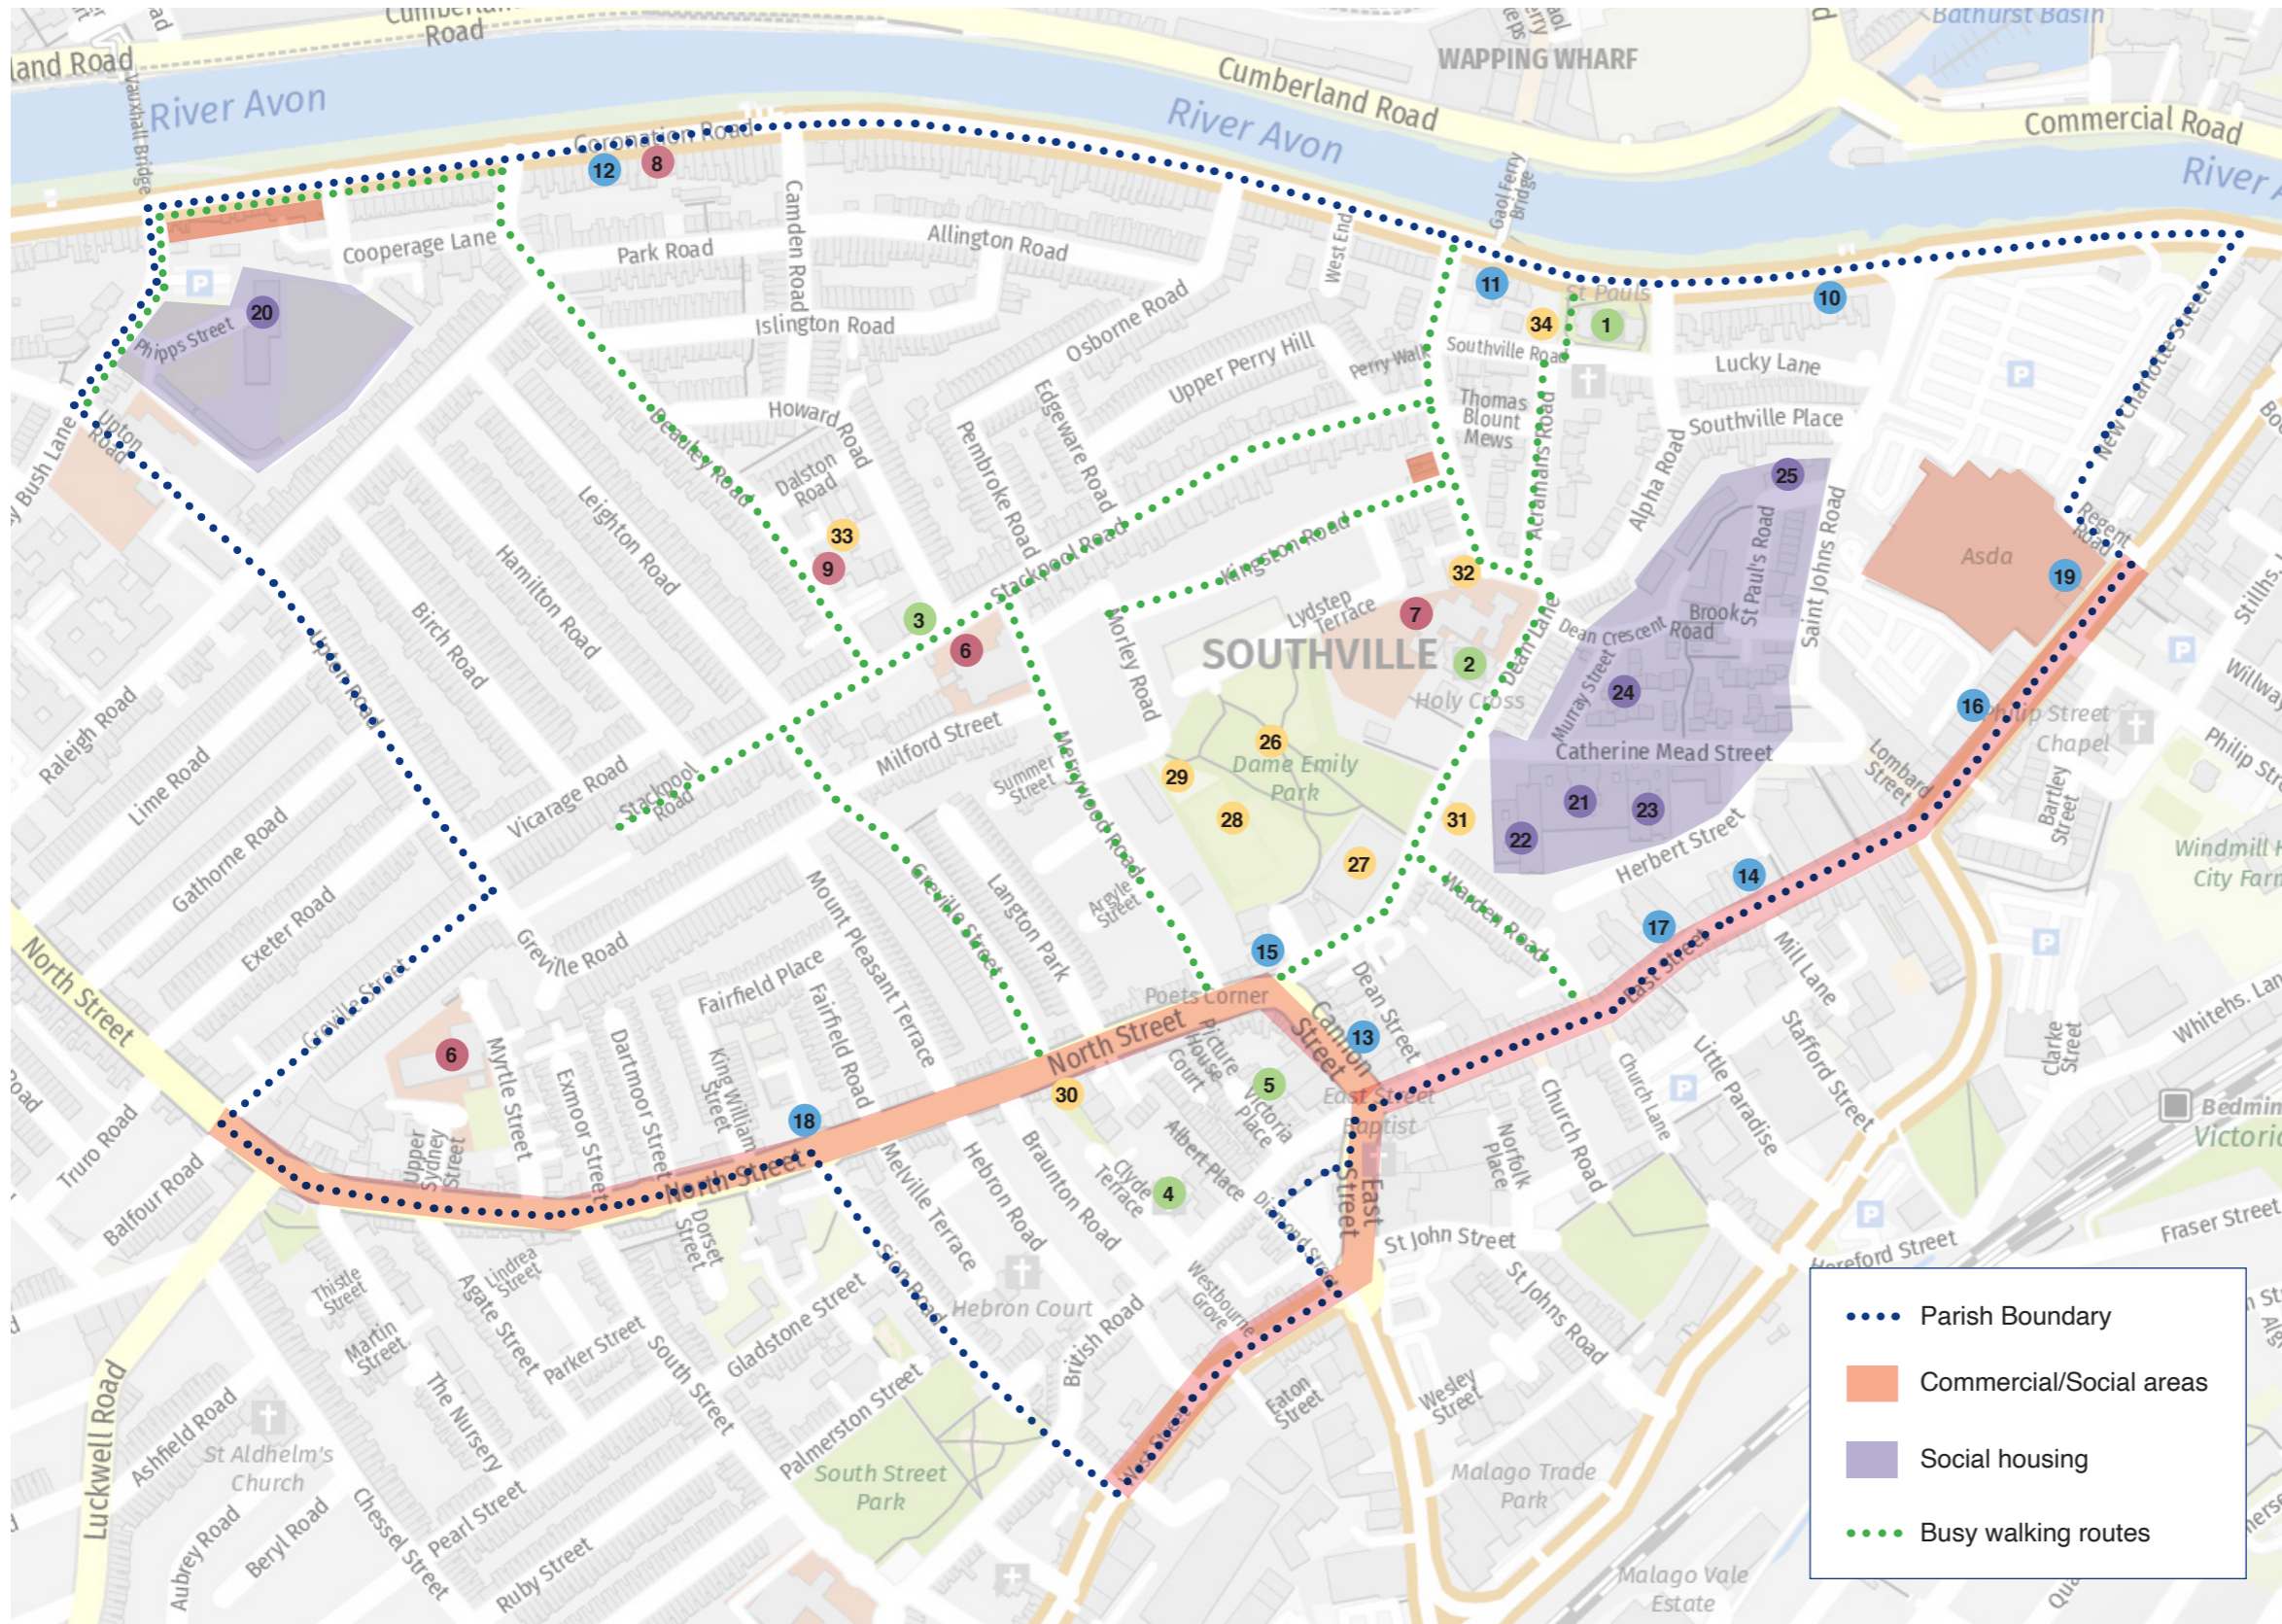

St Paul's

Parish of St Paul's Southville

We aim to be a beacon of God's love and a centre of worship and mission

Places of Worship

- 1 St Paul's Church - Southville Road
- 2 Holy Cross Catholic Church - Holy Cross School
- 3 St Thomas Mar Thoma Church - Stackpool Road
- 4 Bedminster Methodist Church - British Road
- 5 Lam Rim Bristol Buddhist Centre - Victoria Place

Schools and Nurseries

- 6 Southville Primary School
- 7 Holy Cross Primary School
- 8 Magic Roundabout Nursery
- 9 The Southville Centre Nursery

Medical Places

- 10 Beech Tree Dental Surgery
- 11 Southville GP Surgery, Coronation Road (nr Dean Lane)
- 12 Coronation Road Dental Surgery
- 13 Bedminster Pharmacy
- 14 East Street Dental Centre
- 15 Omega Dental
- 16 Specsavers Opticians and Audiologists
- 17 Scrivens Opticians and Hearing Centre
- 18 Well Pharmacy
- 19 Asda Pharmacy

Social Housing

- 20 Littlecross House - Phipps Street
- 21 Northfield House - Catherine Mead Street
- 22 Mawdeley House - Catherine Mead Street
- 23 Berchel House - Catherine Mead Street
- 24 Hollidge Gardens - nr Murray Street
- 25 St Mungos Women's Hostel

Community/Social Places

- 26 Dame Emily Park
- 27 Bristol South Swimming Pool
- 28 Dean Lane Skate Park
- 29 Dame Emily Community Garden
- 30 Ebenezer Pocket Park
- 31 Dean Lane Community Orchard
- 32 Southbank Club
- 33 BS3 Community
- 34 255th Channel Sea Scouts HQ